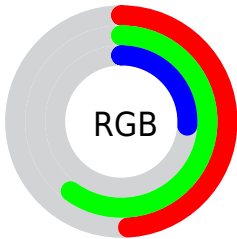

Distribution

- Red (49%)
- Green (60%)
- Blue (26%)