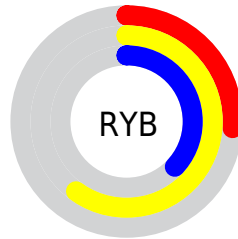

- Red (26%)
- Yellow (60%)
- Blue (37%)