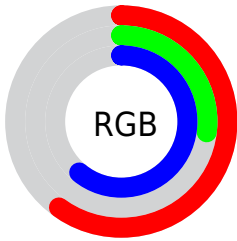

Distribution

- Red (60%)
- Green (27%)
- Blue (61%)