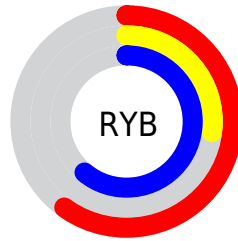

- Red (60%)
- Yellow (27%)
- Blue (61%)