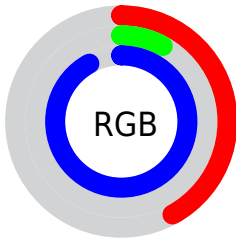

Distribution

- Red (42%)
- Green (8%)
- Blue (92%)