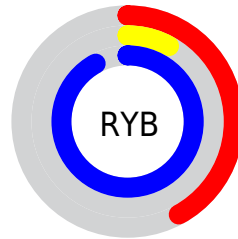

- Red (42%)
- Yellow (8%)
- Blue (92%)