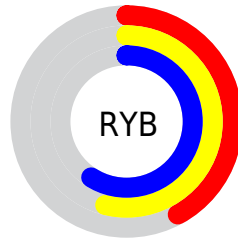

# Details

The XYZ color **21.2134, 26.9063, 24.8443** is a dark color, and the websafe version is hex **669999**. A complement of this color would be **22.1552, 18.9168, 23.6038**, and the grayscale version is **23.2827, 24.4952, 26.6753**.

A 20% lighter version of the original color is **44.7720, 54.5136, 52.4184**, and **7.8088, 10.6233, 9.2284** is the 20% darker color. If you saturate the color by 10%, you get **19.0394, 25.8434, 22.1626**, and if you desaturate by 10%, it is **23.7458, 28.1510, 27.7466**.

# Distribution

Red (42%)

Green (59%)

Blue (51%)

Red (42%)

Yellow (54%)

Blue (59%)

Cyan (28%)