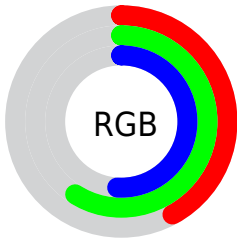

Distribution

Red (42%)

Green (59%)

Blue (51%)