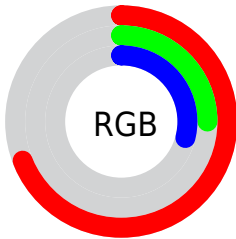

Distribution

- Red (69%)
- Green (25%)
- Blue (29%)