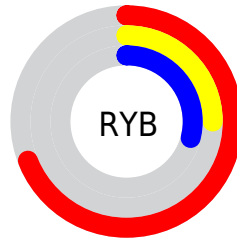

- Red (69%)
- Yellow (25%)
- Blue (29%)