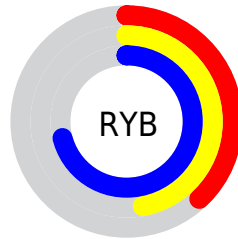

- Red (38%)
- Yellow (47%)
- Blue (71%)