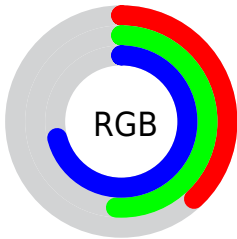

Distribution

- Red (38%)
- Green (51%)
- Blue (71%)