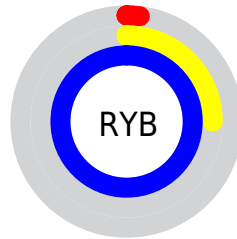

- Red (2%)
- Yellow (25%)
- Blue (100%)