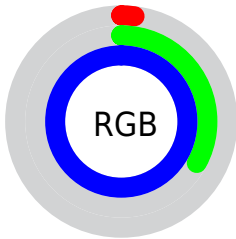

Distribution

- Red (2%)
- Green (33%)
- Blue (100%)