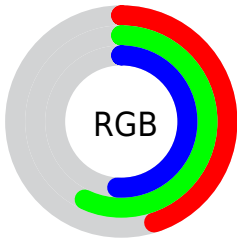

Distribution

Red (45%)

Green (57%)

Blue (51%)