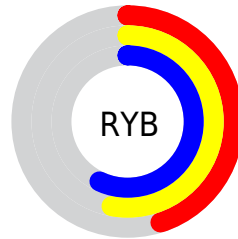

Details

The XYZ color **21.4246, 25.6025, 25.2853** is a dark color, and the websafe version is hex **669999**. A complement of this color would be **21.9526, 20.1229, 23.8473**, and the grayscale version is **22.9408, 24.1355, 26.2835**.

A 20% lighter version of the original color is **45.2236, 52.6324, 53.1229**, and **7.8404, 9.8079, 9.4625** is the 20% darker color. If you saturate the color by 10%, you get **19.1871, 24.5027, 22.7871**, and if you desaturate by 10%, it is **23.9965, 26.8724, 27.9676**.

Distribution

Red (45%)

Green (57%)

Blue (51%)

Red (45%)

Yellow (53%)

Blue (57%)

Cyan (20%)