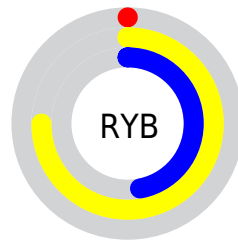

Red (0%)

Yellow (75%)

Blue (47%)