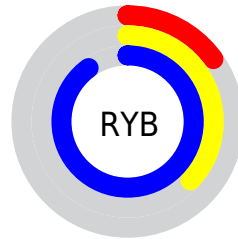

- Red (15%)
- Yellow (37%)
- Blue (90%)