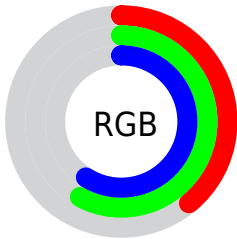

Distribution

- Red (39%)
- Green (58%)
- Blue (59%)