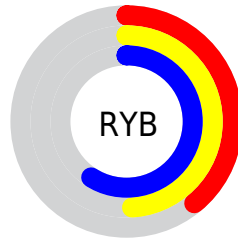

- Red (39%)
- Yellow (49%)
- Blue (59%)