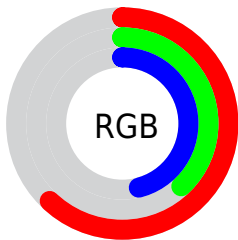

Distribution

- Red (62%)
- Green (38%)
- Blue (46%)