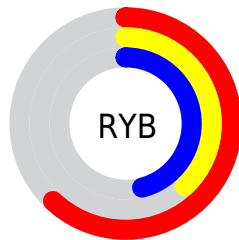

- Red (62%)
- Yellow (38%)
- Blue (46%)