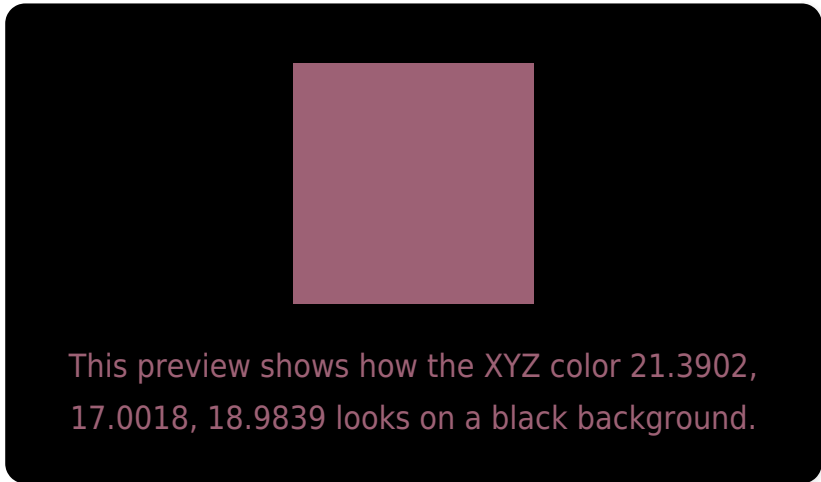

Black Background

Color Contrast Check

Large Text (above 18pt) WCAG AA ✓ Pass

Any Text WCAG AA × Fail

Large Text (above 18pt) WCAG AAA × Fail

Any Text WCAG AAA × Fail

If you want to check with other color combinations, try the [Color Contrast Checker](#).