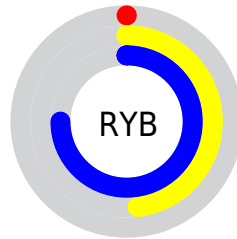

- Red (0%)
- Yellow (48%)
- Blue (75%)