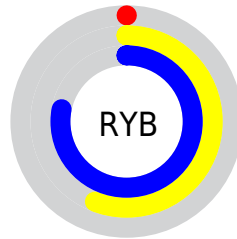

- Red (0%)
- Yellow (56%)
- Blue (78%)