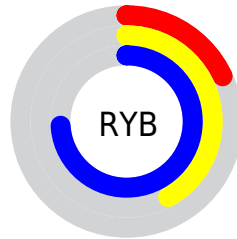

- Red (18%)
- Yellow (42%)
- Blue (74%)