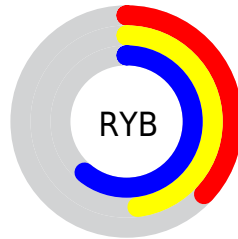

- Red (37%)
- Yellow (48%)
- Blue (61%)