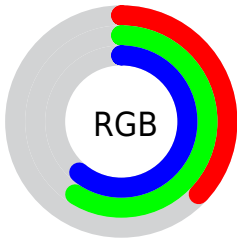

Distribution

- Red (37%)
- Green (59%)
- Blue (61%)