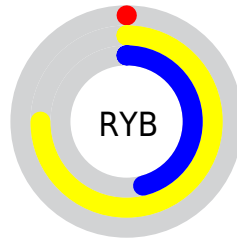

Red (0%)

Yellow (75%)

Blue (46%)