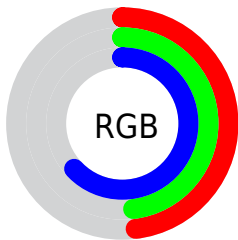

Distribution

Red (48%)

Green (48%)

Blue (63%)