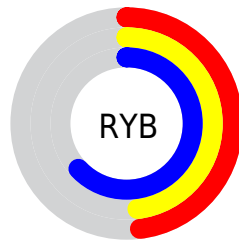

Details

The XYZ color **21.4186, 20.6299, 36.5713** is a dark color, and the websafe version is hex **666699**. A complement of this color would be **30.9558, 34.4719, 23.4351**, and the grayscale version is **19.9304, 20.9684, 22.8346**.

A 20% lighter version of the original color is **45.2099, 44.3439, 71.1422**, and **7.8153, 7.2469, 15.4549** is the 20% darker color. If you saturate the color by 10%, you get **17.5093, 15.9195, 35.8685**, and if you desaturate by 10%, it is **26.0344, 26.1916, 37.4019**.

Distribution

Red (48%)

Green (48%)

Blue (63%)

Red (48%)

Yellow (48%)

Blue (63%)

Cyan (24%)