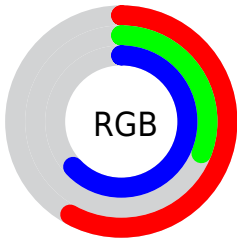

Distribution

- Red (58%)
- Green (31%)
- Blue (63%)