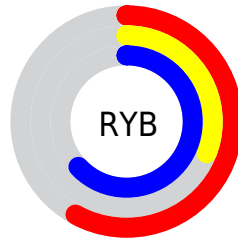

- Red (58%)
- Yellow (31%)
- Blue (63%)