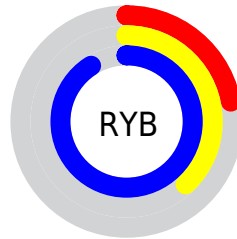

- Red (22%)
- Yellow (38%)
- Blue (91%)