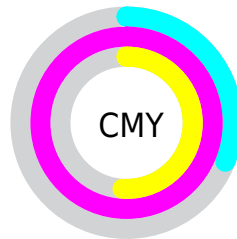

A 20% lighter version of the original color is **45.7212, 27.2337, 44.9663**, and **8.7757, 4.3734, 7.2191** is the 20% darker color. If you saturate the color by 10%, you get **21.5684, 10.6957, 20.1315**, and if you desaturate by 10%, it is **22.1882, 11.3333, 22.1934**.

# Distribution

- Red (69%)
- Green (1%)
- Blue (49%)

- Red (69%)
- Yellow (1%)
- Blue (49%)

- Cyan (0%)
- Magenta (99%)
- Yellow (29%)
- Black (31%)

- Cyan (31%)
- Magenta (99%)
- Yellow (51%)

# Brightness & Saturation Gradients

These gradients show how the XYZ color 21.6279, 10.7542, 20.3379 changes by changing the brightness by 10 percent. The first figure shows a shift by +10% for each color and the second figure -10%.