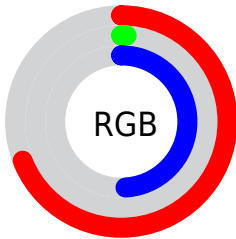

Distribution

- Red (69%)
- Green (1%)
- Blue (49%)