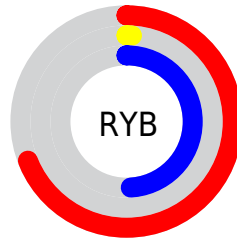

- Red (69%)
- Yellow (1%)
- Blue (49%)