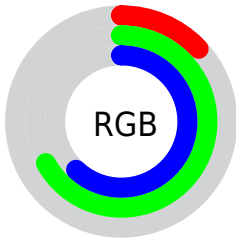

Distribution

- Red (13%)
- Green (67%)
- Blue (62%)