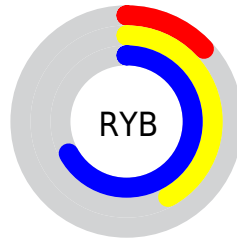

- Red (13%)
- Yellow (42%)
- Blue (67%)