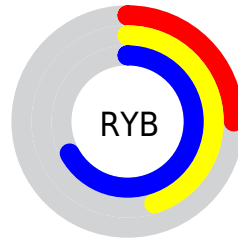

Details

The XYZ color **21.6274, 28.4508, 42.8797** is a dark color, and the websafe version is hex **339999**. A complement of this color would be **20.2768, 14.1862, 6.3728**, and the grayscale version is **21.5492, 22.6715, 24.6892**.

A 20% lighter version of the original color is **45.5478, 57.2171, 80.5949**, and **8.4838, 11.6400, 19.2524** is the 20% darker color. If you saturate the color by 10%, you get **20.3524, 27.2773, 42.7209**, and if you desaturate by 10%, it is **23.2492, 29.8131, 43.0577**.

Distribution

Red (25%)

Green (62%)

Blue (67%)

Red (25%)

Yellow (45%)

Blue (67%)

Cyan (63%)