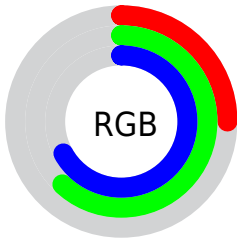

Distribution

Red (25%)

Green (62%)

Blue (67%)