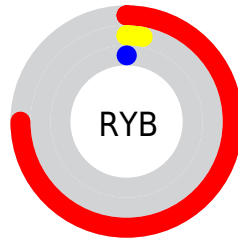

Details

The XYZ color **21.5618, 11.2283, 1.0308** is a dark color, and the websafe version is hex **CC0000**. A complement of this color would be **26.5365, 38.0268, 55.2310**, and the grayscale version is **4.4999, 4.7342, 5.1556**.

A 20% lighter version of the original color is **45.0079, 27.8397, 6.1334**, and **8.7524, 4.5120, 0.4096** is the 20% darker color. If you saturate the color by 10%, you get **21.5620, 11.2290, 1.0310**, and if you desaturate by 10%, it is **21.9610, 11.8376, 1.7480**.

Distribution

Red (75%)

Green (3%)

Blue (0%)

Red (75%)

Yellow (3%)

Blue (0%)

Cyan (0%)