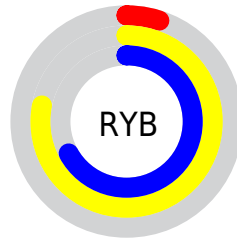

Red (5%)

Yellow (78%)

Blue (67%)