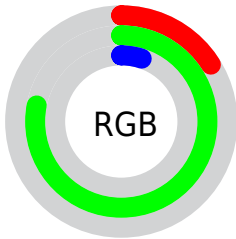

Distribution

Red (16%)

Green (78%)

Blue (5%)