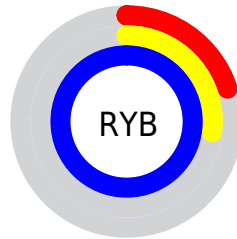

- Red (20%)
- Yellow (27%)
- Blue (100%)