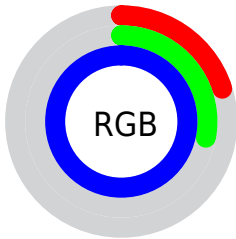

Distribution

- Red (20%)
- Green (28%)
- Blue (100%)