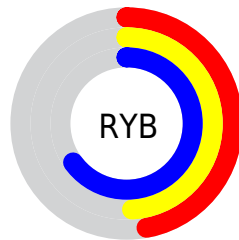

# Details

The XYZ color **21.7329, 21.3058, 38.5643** is a dark color, and the websafe version is hex **666699**. A complement of this color would be **31.2453, 34.1277, 22.3939**, and the grayscale version is **20.3799, 21.4413, 23.3495**.

A 20% lighter version of the original color is **45.8519, 45.7788, 74.1297**, and **8.0193, 7.6263, 16.6722** is the 20% darker color. If you saturate the color by 10%, you get **17.9750, 16.8646, 37.9055**, and if you desaturate by 10%, it is **26.1477, 26.4761, 39.3300**.

# Distribution

Red (47%)

Green (49%)

Blue (65%)

Red (47%)

Yellow (49%)

Blue (65%)

Cyan (28%)