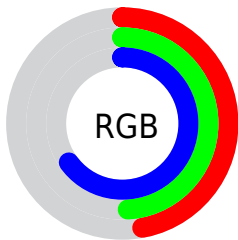

Distribution

Red (47%)

Green (49%)

Blue (65%)