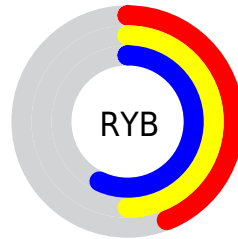

Details

The XYZ color **21.7171, 25.4013, 30.9525** is a dark color, and the websafe version is hex **669999**. A complement of this color would be **20.6288, 19.0691, 17.6329**, and the grayscale version is **22.7783, 23.9645, 26.0974**.

A 20% lighter version of the original color is **45.7237, 52.3448, 62.3372**, and **8.1006, 9.8741, 12.5453** is the 20% darker color. If you saturate the color by 10%, you get **19.9025, 24.2797, 30.8321**, and if you desaturate by 10%, it is **23.8344, 26.6816, 31.0884**.

Distribution

Red (44%)

Green (56%)

Blue (57%)

Red (44%)

Yellow (50%)

Blue (57%)

Cyan (24%)