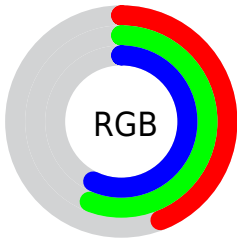

Distribution

Red (44%)

Green (56%)

Blue (57%)