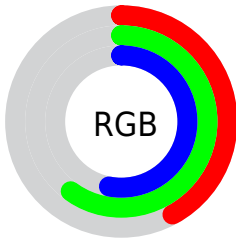

Distribution

- Red (42%)
- Green (60%)
- Blue (53%)