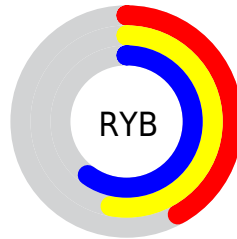

- Red (42%)
- Yellow (53%)
- Blue (60%)