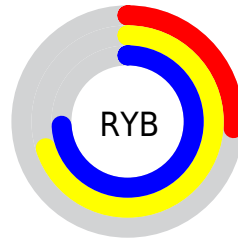

Details

The XYZ color **21.7839, 38.0893, 13.2250** is a dark color, and the websafe version is hex **33CC66**. A complement of this color would be **30.9713, 17.9301, 43.9483**, and the grayscale version is **24.8425, 26.1363, 28.4624**.

A 20% lighter version of the original color is **45.8203, 72.0857, 32.2678**, and **8.6798, 17.1121, 3.6561** is the 20% darker color. If you saturate the color by 10%, you get **20.1854, 37.3275, 10.3874**, and if you desaturate by 10%, it is **23.9656, 39.1354, 16.9306**.

Distribution

Red (26%)

Green (74%)

Blue (30%)

Red (26%)

Yellow (70%)

Blue (74%)

Cyan (65%)