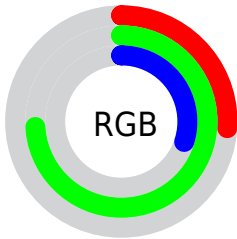

Distribution

Red (26%)

Green (74%)

Blue (30%)