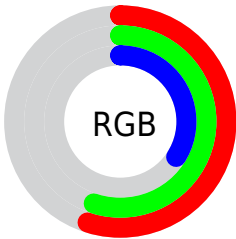

Distribution

- Red (55%)
- Green (55%)
- Blue (34%)