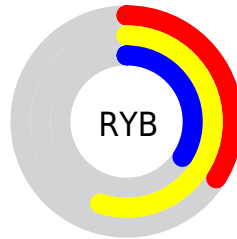

- Red (34%)
- Yellow (55%)
- Blue (34%)