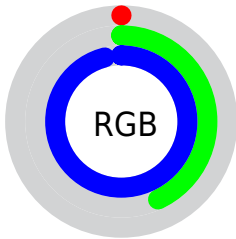

Distribution

- Red (0%)
- Green (43%)
- Blue (96%)