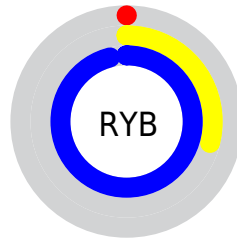

- Red (0%)
- Yellow (29%)
- Blue (96%)