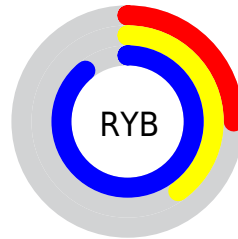

A 20% lighter version of the original color is **40.6855, 38.5962, 99.9132**, and **9.2989, 6.8367, 39.3576** is the 20% darker color. If you saturate the color by 10%, you get **19.0782, 14.5961, 74.4853**, and if you desaturate by 10%, it is **25.6029, 23.2267, 75.8073**.

Distribution

Red (25%)

Green (44%)

Blue (89%)

Red (25%)

Yellow (40%)

Blue (89%)

Cyan (72%)