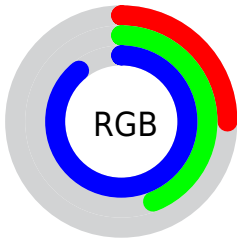

Distribution

Red (25%)

Green (44%)

Blue (89%)