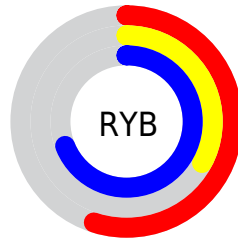

- Red (55%)
- Yellow (33%)
- Blue (69%)