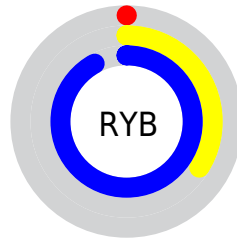

- Red (0%)
- Yellow (34%)
- Blue (92%)