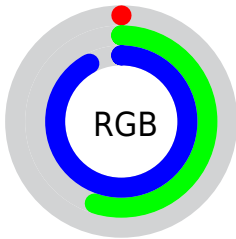

Distribution

- Red (0%)
- Green (55%)
- Blue (92%)