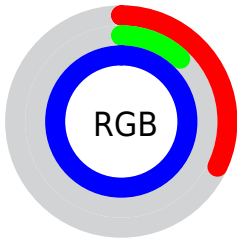

Distribution

- Red (32%)
- Green (12%)
- Blue (100%)