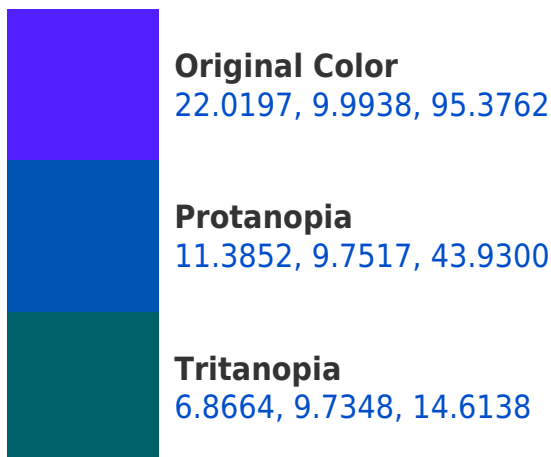

27.4703, 9.9938, 0.0000

2.9412, 9.9938, 0.0000

1.8084, 9.9938, 64.3832

Rectangle

The Rectangle color scheme consists of four colors that form a rectangle on the color wheel.

22.0197, 9.9938, 95.3762

34.2401, 9.9938, 13.0720

XYZ 22.0197, 9.9938, 95.3762

Background

This preview shows how black text looks on a background with the XYZ color 22.0197, 9.9938, 95.3762.

This preview shows how white text looks on a background with the XYZ color 22.0197, 9.9938,

Dichromacy

Trichromacy

Original Color

22.0197, 9.9938, 95.3762

Protanomaly

13.6882, 8.5616, 59.9626

Tritanomaly

9.2422, 7.6768, 33.7955

Monochromacy

Original Color

22.0197, 9.9938, 95.3762

Achromatopsia

6.1596, 6.4803, 7.0571

Achromatomaly

9.1038, 6.3268, 25.1675

CSS Examples