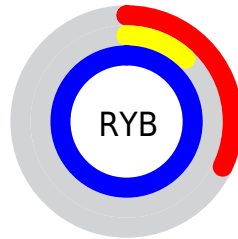

- Red (32%)
- Yellow (12%)
- Blue (100%)