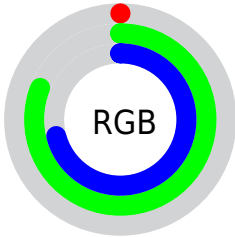

Distribution

- Red (0%)
- Green (81%)
- Blue (71%)