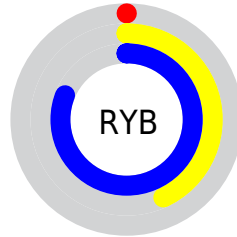

- Red (0%)
- Yellow (43%)
- Blue (81%)