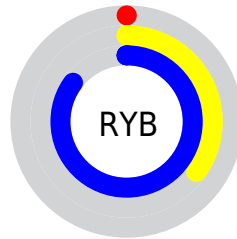

- Red (0%)
- Yellow (35%)
- Blue (85%)