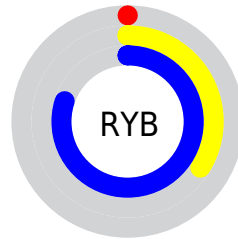

- Red (0%)
- Yellow (34%)
- Blue (80%)