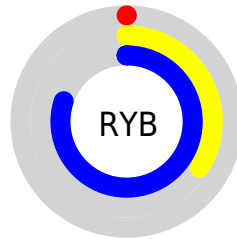

- Red (0%)
- Yellow (34%)
- Blue (80%)