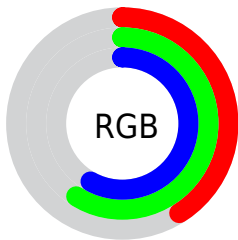

Distribution

- Red (41%)
- Green (59%)
- Blue (58%)