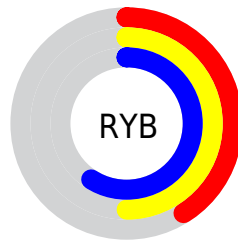

- Red (41%)
- Yellow (50%)
- Blue (59%)