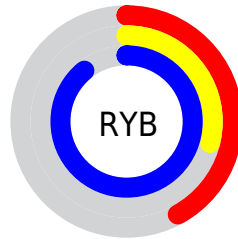

A 20% lighter version of the original color is **41.1940, 29.8508, 98.1984**, and **8.2552, 3.8724, 38.3426** is the 20% darker color. If you saturate the color by 10%, you get **19.0593, 9.9360, 73.5867**, and if you desaturate by 10%, it is **26.3099, 18.1304, 74.7862**.

Distribution

Red (42%)

Green (29%)

Blue (89%)

Red (42%)

Yellow (29%)

Blue (89%)

Cyan (53%)