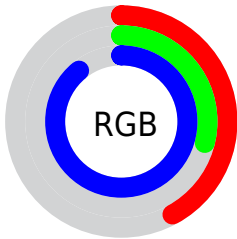

Distribution

Red (42%)

Green (29%)

Blue (89%)