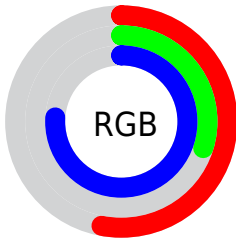

Distribution

Red (53%)

Green (30%)

Blue (76%)