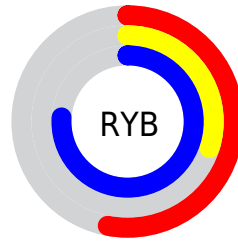

A 20% lighter version of the original color is **46.4603, 33.4168, 94.4438**, and **8.3161, 4.2648, 24.8110** is the 20% darker color. If you saturate the color by 10%, you get **19.5953, 11.1400, 51.5698**, and if you desaturate by 10%, it is **25.3466, 18.0699, 52.6043**.

# Distribution

Red (53%)

Green (30%)

Blue (76%)

Red (53%)

Yellow (30%)

Blue (76%)

Cyan (30%)