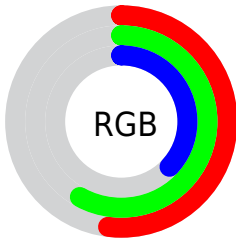

Distribution

Red (52%)

Green (58%)

Blue (37%)