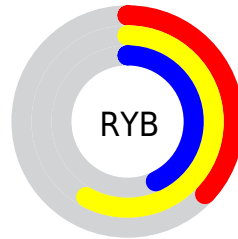

# Details

The XYZ color **22.3283, 26.9926, 14.8597** is a dark color, and the websafe version is hex **999966**. A complement of this color would be **15.8690, 13.6383, 29.8146**, and the grayscale version is **24.0324, 25.2840, 27.5342**.

A 20% lighter version of the original color is **46.8024, 54.8812, 35.3205**, and **8.2879, 10.5566, 4.3971** is the 20% darker color. If you saturate the color by 10%, you get **21.0704, 26.4155, 11.6166**, and if you desaturate by 10%, it is **23.7418, 27.6369, 18.7785**.

# Distribution

Red (52%)

Green (58%)

Blue (37%)

Red (37%)

Yellow (58%)

Blue (43%)

Cyan (10%)