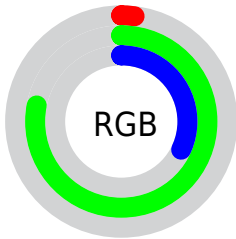

Distribution

- Red (2%)
- Green (78%)
- Blue (32%)