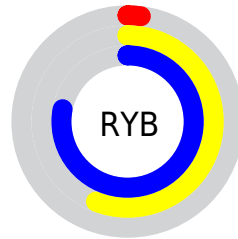

- Red (2%)
- Yellow (56%)
- Blue (78%)