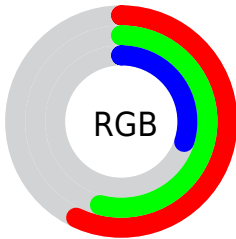

Distribution

Red (57%)

Green (54%)

Blue (30%)