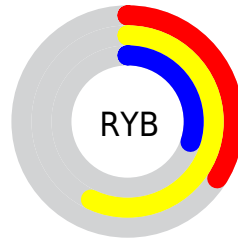

Details

The XYZ color **22.2821, 24.8238, 10.6383** is a dark color, and the websafe version is hex **999966**. A complement of this color would be **11.4973, 10.1498, 28.5472**, and the grayscale version is **22.5469, 23.7211, 25.8323**.

A 20% lighter version of the original color is **46.5490, 51.2114, 27.5101**, and **8.3402, 9.4529, 2.6133** is the 20% darker color. If you saturate the color by 10%, you get **21.5828, 24.1596, 8.1412**, and if you desaturate by 10%, it is **23.1021, 25.5442, 13.7471**.

Distribution

Red (57%)

Green (54%)

Blue (30%)

Red (34%)

Yellow (57%)

Blue (30%)

Cyan (0%)