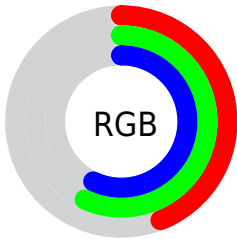

Distribution

Red (44%)

Green (57%)

Blue (57%)