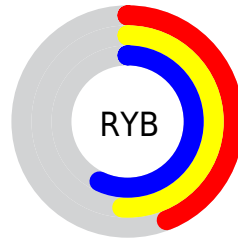

Details

The XYZ color **22.2772, 26.1438, 31.0663** is a dark color, and the websafe version is hex **669999**. A complement of this color would be **20.7407, 19.1141, 18.2199**, and the grayscale version is **23.4398, 24.6604, 26.8552**.

A 20% lighter version of the original color is **46.8055, 53.5857, 62.5197**, and **8.3179, 10.1189, 12.5811** is the 20% darker color. If you saturate the color by 10%, you get **20.5481, 25.2531, 30.9856**, and if you desaturate by 10%, it is **24.3101, 27.1925, 31.1623**.

Distribution

Red (44%)

Green (57%)

Blue (57%)

Red (44%)

Yellow (51%)

Blue (57%)

Cyan (23%)