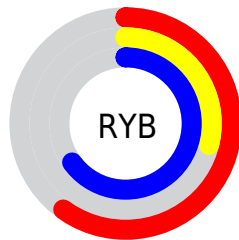

- Red (60%)
- Yellow (29%)
- Blue (65%)