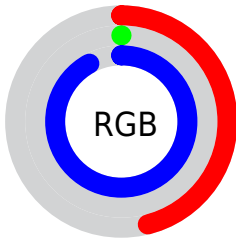

Distribution

- Red (46%)
- Green (0%)
- Blue (92%)