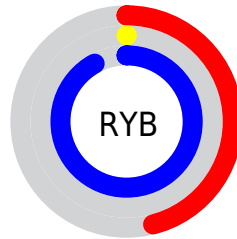

- Red (46%)
- Yellow (0%)
- Blue (92%)