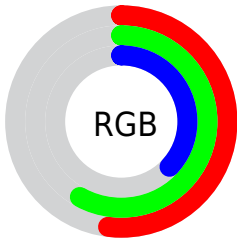

Distribution

- Red (52%)
- Green (58%)
- Blue (37%)