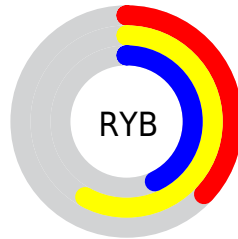

- Red (37%)
- Yellow (58%)
- Blue (43%)